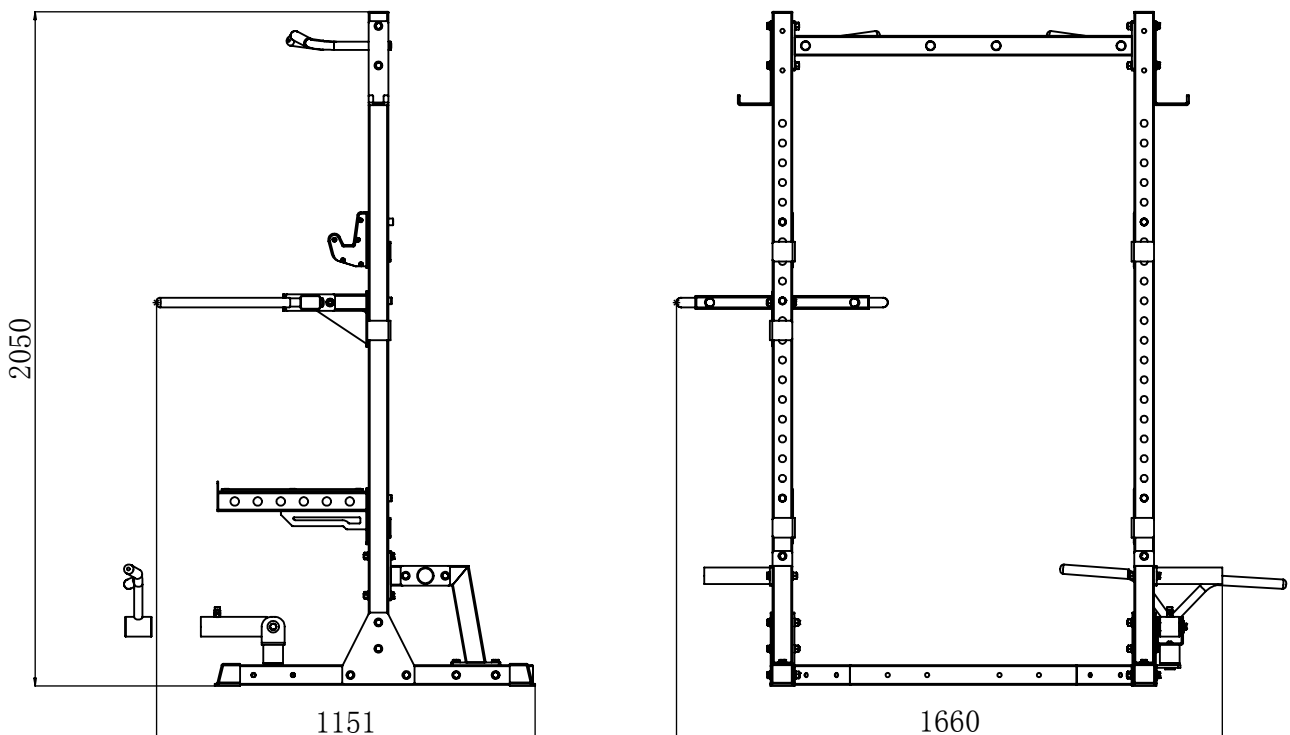

# Simple Home Training Rack **ASSEMBLY INSTRUCTIONS**

# PARTS/HARDWARE LIST

ITEM	QTY	DESCRIPTION
1	2	COLUMN MAIN BEAM GROUP
2	1	CHASSIS GROUP
3	4	CONNECTING PLATE
4	1	HANDLE GROUP
5	1	MIRROR HANDLE GROUP
6	1	BOTTOM DOWN CONNECTION GROUP
7	1	HOOK GROUP
8	1	SAFETY STRUCTURE SECTION
9	1	PARALLEL BARS HANDLE GROUP
10	2	PARALLEL BARS KNEE - LIFTING HANDLE GROUP
11	1	AFTER A FIXED SET OF
12	2	THE UPPER IRON PLATE
13	1	MIRROR THE INSURANCE HOOK GROUP
14	1	FIXED STRUCTURE GROUP
15	1	CONNECTION GROUP
16	1	GUN BARREL STRUCTURE
17	1	HANDLE GROUP
18	2	HANG A BELL GROUP
19	1	MIRROR HOOK GROUP
20	1	AFTER A FIXED SET OF
21	8	OUTER SIX ANGLE BOLTS
22	8	HEXAGON NUTS GRADE

L1151\*W1660\*H2050