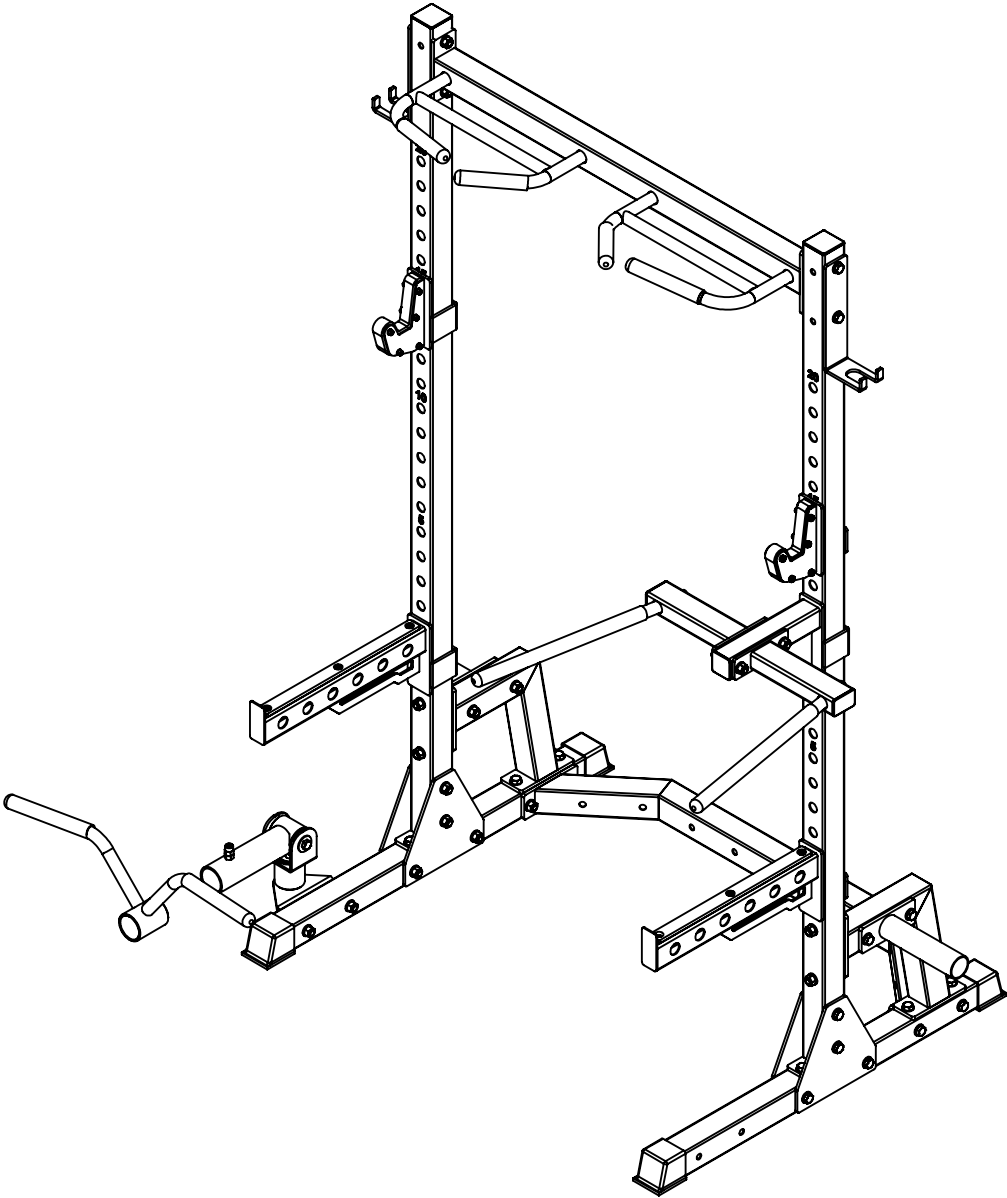

# Simple Home Training Rack **ASSEMBLY INSTRUCTIONS**

# PARTS/HARDWARE LIST

ITEM	QTY	DESCRIPTION
1	2	COLUMN MAIN BEAM GROUP
2	1	CHASSIS GROUP
3	4	CONNECTING PLATE
4	1	HANDLE GROUP
5	1	MIRROR HANDLE GROUP
6	1	BOTTOM DOWN CONNECTION GROUP
7	1	HOOK GROUP
8	1	SAFETY STRUCTURE SECTION
9	1	PARALLEL BARS HANDLE GROUP
10	2	PARALLEL BARS KNEE - LIFTING HANDLE GROUP
11	1	AFTER A FIXED SET OF
12	2	THE UPPER IRON PLATE
13	1	MIRROR THE INSURANCE HOOK GROUP
14	1	FIXED STRUCTURE GROUP
15	1	CONNECTION GROUP
16	1	GUN BARREL STRUCTURE
17	1	HANDLE GROUP
18	2	HANG A BELL GROUP
19	1	MIRROR HOOK GROUP
20	1	AFTER A FIXED SET OF
21	8	OUTER SIX ANGLE BOLTS
22	8	HEXAGON NUTS GRADE

L1151\*W1660\*H2050